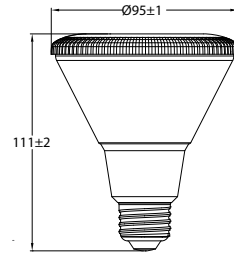

30,000

lifetime hours

25/40/60°

beam angle

Mechanical Drawing

Features

- US imported IC
- Citizen COB
- Aluminum heat sink
- Linear dimming
- CRI higher than 80
- Long life
- 80°C, 500h oven test
- 4 hours aging time