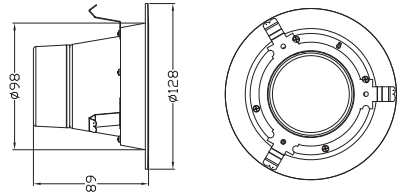

Applications

- Residential
- Commercial
- Hospitality
- Retail
- Hotels
- Schools
- Shops

5 warranty years	4 inch size	500 lumen output	50,000 lifetime hours	110° beam angle
-------------------------------	--------------------------	-------------------------------	------------------------------------	------------------------------