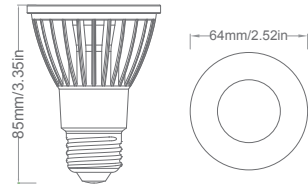

Mechanical Drawing

Features

- US imported IC
- Citizen COB
- Die-Cast aluminum
- Linear dimming
- CRI higher than 80
- Long life
- 80°C, 500h oven test
- 4 hours aging time

NOTE

1. Choice of CCT 2700K, 3000K, 4000K and 5000K
2. Energy star listed for 3000K and 4000K
3. All are UL.cUL listed.

ISO9001.ISO14001.OHSAS18001