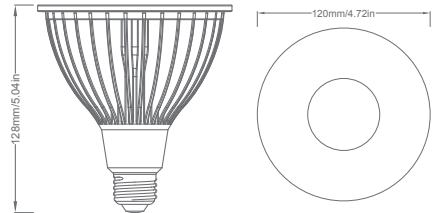

50,000

lifetime hours

25/60°

beam angle

Mechanical Drawing

Features

- US imported IC
- Citizen COB
- Die-Cast aluminum
- Linear dimming
- CRI higher than 80
- Long life
- 80°C, 500h oven test
- 4 hours aging time