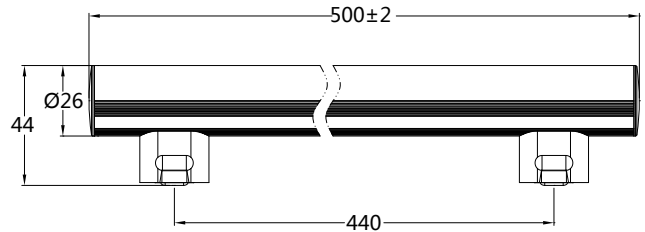

Applications

- Closets in hotels

5 warranty years	450 850 lumen output	50,000 lifetime hours	120° beam angle

Mechanical Drawing

Features

- Internal Driver
- Epistar led
- High Power factor
- Long life time
- 80°C, 800h oven test
- 6 hours aging time