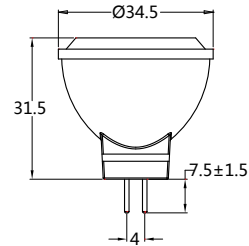

24°

beam
angle

Mechanical Drawing

Features

- US imported IC
- Philip SMD
- Aluminum heat sink
- Long life
- 80°C, 500h oven test
- 4 hours aging time

NOTE

1. Choice of CCT 2700K, 3000K, 4000K and 5000K
2. Energy star listed for 3000K
3. All are UL.cUL listed.