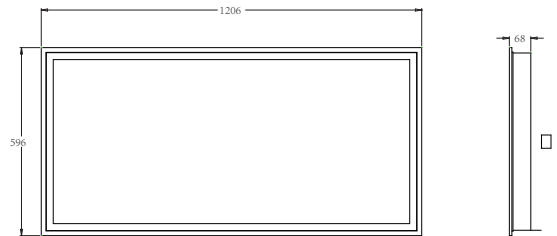

Applications

- Residential
- Commercial
- Hospitality
- Offices
- Hotels
- Schools
- Shopping mall

5	4400	50,000	110°
warranty years	lumen output	lifetime hours	beam angle

Mechanical Drawing