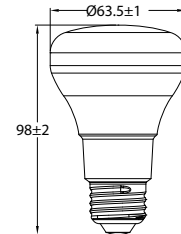

110°

beam angle

Mechanical Drawing

Features

- US imported IC
- Citizen COB
- Aluminum heat sink
- Linear dimming
- CRI higher than 80
- Long life
- 80°C, 500h oven test
- 4 hours aging time

NOTE

1. Choice of CCT 2700K, 3000K, 4000K and 5000K
2. Energy star listed for 3000K and 4000K
3. All are UL.cUL listed.