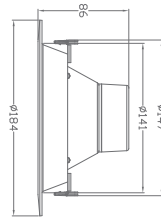

Mechanical Drawing