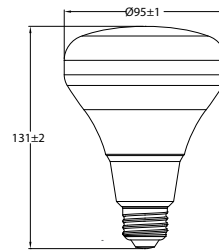

lifetime hours

110°

beam angle

Mechanical Drawing

Features

- US imported IC
- Nichia SMD
- Aluminum heat sink
- Linear dimming
- Retail quality
- Reflector inside
- 80°C, 500h oven test
- 4 hours aging time