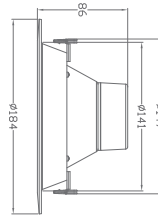

Mechanical Drawing

Features

- US imported IC
- Citizen COB
- Die-Cast aluminum
- Linear dimming
- CRI higher than 80
- Long life
- 80°C, 500h oven test
- 4 hours aging time