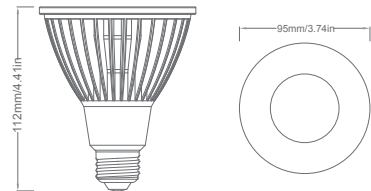

50,000

lifetime hours

25/60°

beam angle

Mechanical Drawing

Features

- US imported IC
- Citizen COB
- Die-Cast aluminum
- Linear dimming
- CRI higher than 80
- Long life
- 80°C, 500h oven test
- 4 hours aging time