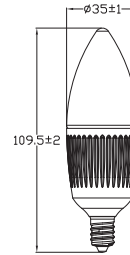

Applications

- Residential
- Commercial
- Hospitality
- Retail
- Hotels
- Schools
- Living Room

5 warranty years	40 watt equivalent	320 lumen output	50,000 lifetime hours	300° beam angle

Mechanical Drawing