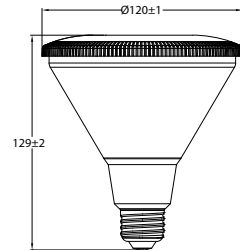

Mechanical Drawing

Features

- US imported IC
- Citizen COB
- Aluminum heat sink
- Linear dimming
- CRI higher than 80
- Long life
- 80°C, 500h oven test
- 4 hours aging time