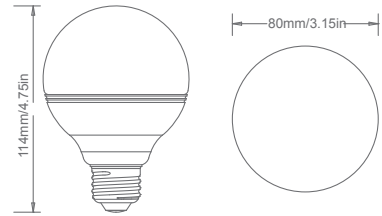

Mechanical Drawing