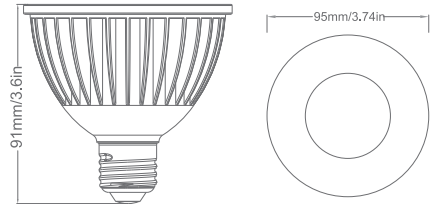

50,000

lifetime hours

25/60°

beam angle

Mechanical Drawing

Features

- US imported IC
- Citizen COB
- Die-Cast aluminum
- Linear dimming
- CRI higher than 80
- Long life
- 80°C, 500h oven test
- 4 hours aging time