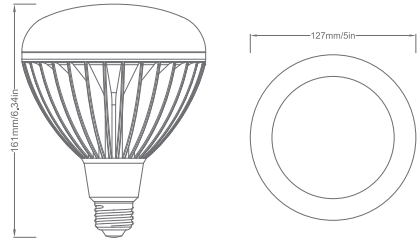

110°

beam angle

Mechanical Drawing

Features

- US imported IC
- Citizen COB
- Die-Cast aluminum
- Linear dimming
- Commercial quality
- Reflector inside
- 80°C, 500h oven test
- 4 hours aging time

NOTE

1. Choice of CCT 2700K, 3000K, 4000K and 5000K
2. Energy star listed for 2700K 3000K and 4000K
3. All are UL.cUL listed.