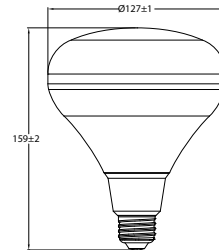

30,000

lifetime
hours

110°

beam
angle

Mechanical Drawing

Features

- US imported IC
- Nichia SMD
- Aluminum heat sink
- Linear dimming
- Retail quality
- Reflector inside
- 80°C, 500h oven test
- 4 hours aging time