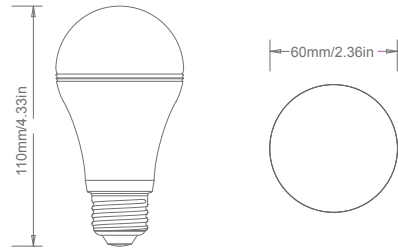

110°

beam angle

Mechanical Drawing

Features

- US imported IC
- Osram Chip
- Smooth design
- Linear dimming
- CRI higher than 80
- Inner heat radiator
- 80°C, 500h oven test
- 4 hours aging time

NOTE

1. Choice of CCT 2700K, 3000K, 4000K and 5000K
2. Energy star listed for 3000K
3. All are UL.cUL listed.