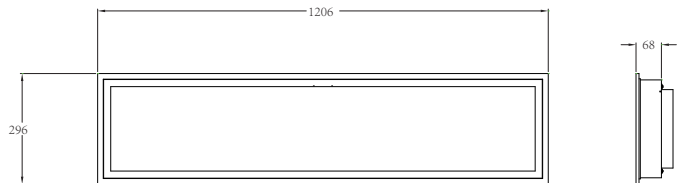

Applications

- Residential
- Commercial
- Hospitality
- Retail
- Hotels
- Schools
- Offices

5	2200	50,000	110°
warranty years	lumen output	lifetime hours	beam angle

Mechanical Drawing

Features

- External Driver
- Direct light
- THD less than 20%
- High Power factor
- CRI higher than 80
- Long life time
- 80°C, 800h oven test
- 6 hours aging time