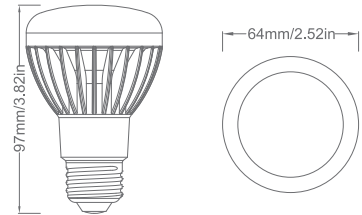

Mechanical Drawing

Features

- US imported IC
- Citizen COB
- Die-Cast aluminum
- Linear dimming
- Commercial quality
- Reflector inside
- 80°C, 500h oven test
- 4 hours aging time