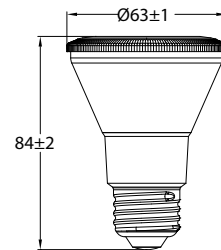

Applications

- Residential
- Commercial
- Hospitality
- Retail
- Hotels
- Schools
- Washing Room

3	50	500	30,000	25/40/60°
warranty years	watt equivalent	lumen output	lifetime hours	beam angle

Mechanical Drawing