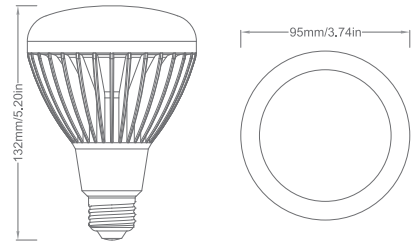

Applications

- Residential
- Commercial
- Hospitality
- Retail
- Hotels
- Schools
- Shops

5 warranty years	75 watt equivalent	900 lumen output	50,000 lifetime hours	110° beam angle

Mechanical Drawing