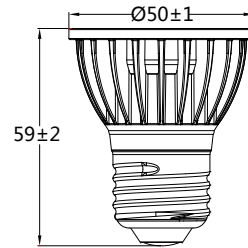

36°

beam
angle

Mechanical Drawing

Features

- US imported IC
- Nichia Chip
- Die-Cast aluminum
- Linear dimming
- Commercial quality
- Long life
- 80°C, 500h oven test
- 4 hours aging time

NOTE

1. Choice of CCT
2700K, 3000K, 4000K and 5000K
2. Energy star listed for 3000K
3. All are UL.cUL listed.