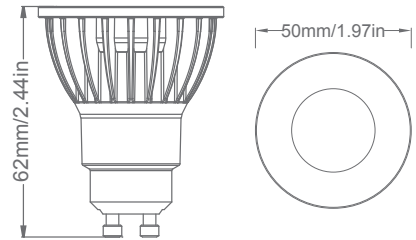

Mechanical Drawing

Features

- US imported IC
- Nichia Chip
- Die-Cast aluminum
- Linear dimming
- Commercial quality
- Long life
- 80°C, 500h oven test
- 4 hours aging time

NOTE

1. Choice of CCT
  2700K, 3000K, 4000K and 5000K
2. Energy star listed for 3000K
3. All are UL.cUL listed.

ISO9001.ISO14001.OHSAS18001