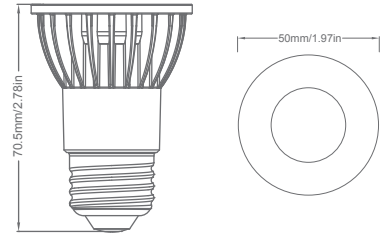

Applications

- Residential
- Commercial
- Hospitality
- Retail
- Hotels
- Schools
- Households

3 warranty years	60 watt equivalent	300 lumen output	50,000 lifetime hours	36° beam angle

Mechanical Drawing