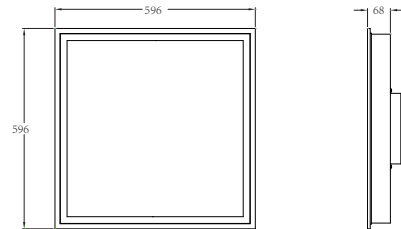

Mechanical Drawing