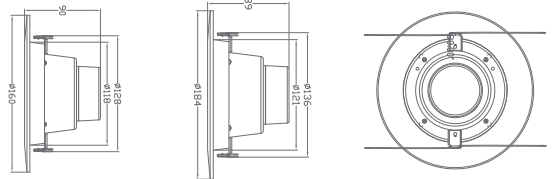

Applications

- Residential
- Commercial
- Hospitality
- Retail
- Hotels
- Schools
- Restaurants

3

warranty
years

5

inch
size

950

lumen
output

50,000

lifetime
hours

110°

beam
angle

Mechanical Drawing