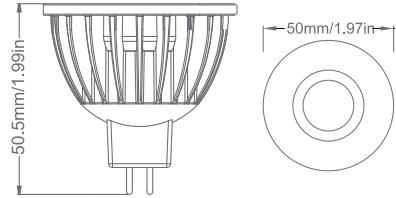

Applications

- Residential
- Commercial
- Hospitality
- Retail
- Hotels
- Schools
- Kitchens

5 warranty years	35 watt equivalent	300 lumen output	25,000 lifetime hours	36° beam angle

Mechanical Drawing